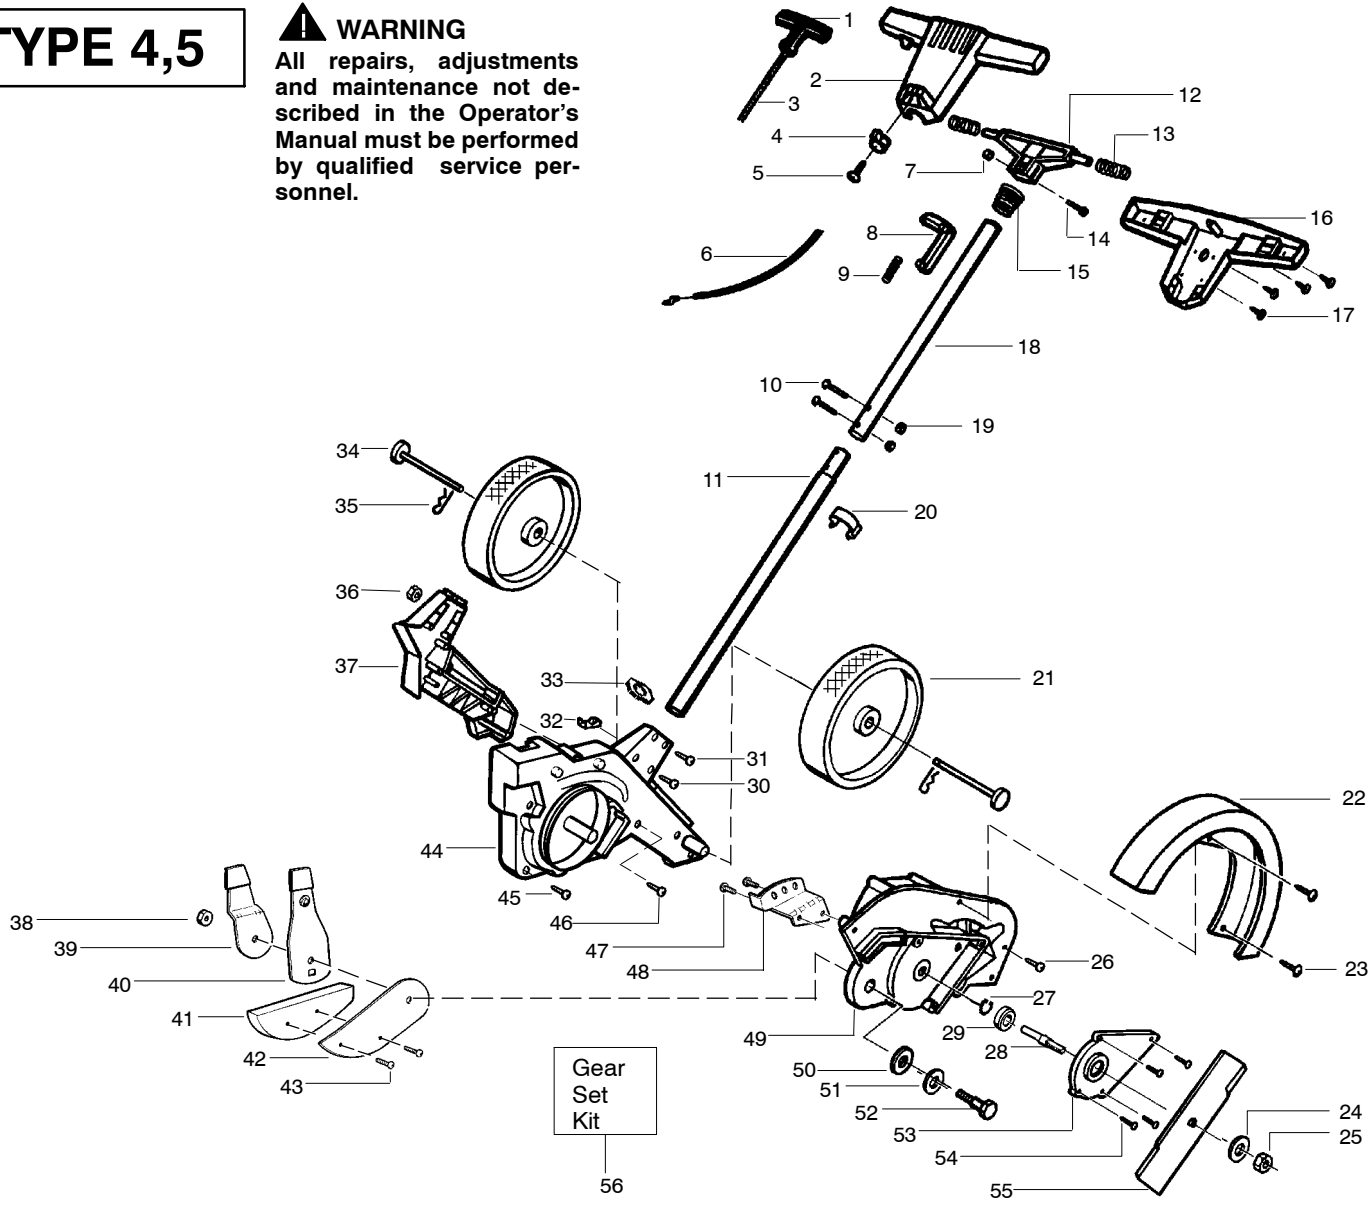

TYPE 4,5

⚠ WARNING
All repairs, adjustments and maintenance not described in the Operator's Manual must be performed by qualified service personnel.

Ref.	Part No.	Description	Ref.	Part No.	Description	Ref.	Part No.	Description
1.	530027569	Handle-Starter	22.	530095629	Shield-Front Blade	41.	530054071	Foot-Skid
2.	530036677	Handle-Upper	23.	530015843	Screw	42.	530053501	Arm-Swing
3.	530069421	Kit-Rope	24.	530016281	Washer-Belleville	43.	530015814	Screw
4.	530036985	Eyelet-Handle	25.	530016032	Nut	44.	530071989	Kit-Axle Cover/Fan Hsg
5.	530015241	Screw	26.	530016406	Screw	45.	530016386	Screw
6.	530036674	Assy-Throttle Cable	27.	530037625	Retainer Ring-Flat	46.	530015940	Screw
7.	530015768	Locknut	28.	530095070	Shaft-Output	47.	530015814	Screw
8.	530036673	Trigger-Throttle	29.	530016042	Washer-Thrust	48.	530053544	Plate-Back
9.	530036982	Spring-Throttle	30.	530015886	Screw	49.	530053626	Assy-Gear Box
10.	530015999	Bolt-Shoulder Tube	31.	530015774	Screw	50.	530016040	Washer-Bolt Adjust
11.	530095103	Tube-Lower Handle	32.	530015922	Nut-Speed	51.	530016280	Washer-Wave
12.	530036983	Coupling-Handle	33.	530019199	Gasket-Tube	52.	530016275	Bolt-Shoulder
13.	530036981	Spring-Isolator	34.	530015997	Pin-Axle	53.	530037367	Assy-Bearing Holder
14.	530015774	Screw	35.	530016002	Bridge-Pin	54.	530015814	Screw
15.	530036984	Spring-Handle	36.	530015768	Locknut	55.	530095086	Blade
16.	530036676	Handle-Lower	37.	530071989	Kit-Axle Cover/Fan Hsg	56.	530071258	Kit-Gear Set
17.	530016273	Screw	38.	530016063	Nut-Swing Arm			Not Shown
18.	530095104	Tube-Upper Handle	39.	n/a	Lever-Limiter	530088959		Manual (type 1)
19.	530015768	Locknut	40.	530053792	Assy-Lever Adjustment	545186731		Manual (type 2,3,4)
20.	530015982	Clamp-Cable				530031111		Wrench-Hex 5/32
21.	530095663	Wheel-Rear						

✓ = NEW PART NUMBER FOR THIS IPL   * = REFER TO THE SERVICE REFERENCE INDICATED FOR MORE INFORMATION. (LOCATED AT END OF IPL)
● = THESE PARTS ARE ILLUSTRATED FOR CLARITY. ORDER COMPLETE ASSEMBLY.